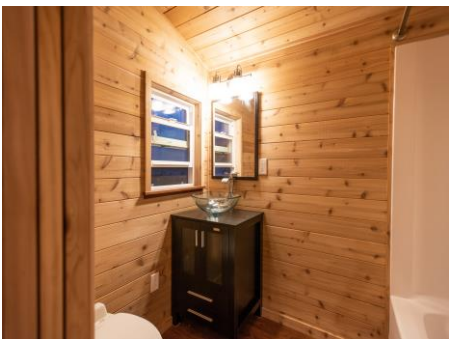

PACIFIC COAST TRAVELER

ROOF: CURVED
EXTERIOR: BOARD & BATTEN

The Pacific Coast Traveler is one of our newest and most unique models.

Not only is the curved roofline aesthetically pleasing, it's also aerodynamic and designed for the road!

Photographs may show upgrades from standard home finishes.

LENGTHS FROM 16' – 44'
STANDARD TRAILER WIDTH: 8'
(8'6" outside edge to edge)
10' - 12' WIDTHS ALSO AVAILABLE

STANDARD PRICES INCLUDE

KITCHEN

- 3.1 cu. Ft. refrigerator/freezer
- 24" RV range hood
- Suburban 3 burner propane range
- 8 linear feet of painted cabinets
- Acacia butcher block countertop
- Drop-in double bowl stainless steel sink
- 1-handle pull down stainless steel faucet

BATHROOM

- Gravity flush RV toilet or standard porcelain toilet
- 36x36x76 shower
- Moen 1-handle shower faucet

INTERIOR & EXTERIOR FINISHES

- 8x8 loft w/ 2x4 ladder
- Bright pine tongue and groove ceiling and interior trim
- Luxury vinyl plank flooring (choice of color)
- Sheetrock walls (choice of paint color)
- Painted exterior trim
- Standing seam metal roof (choice of color)